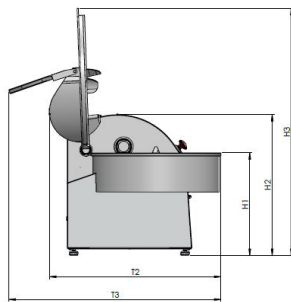

K 20: Version 1
With integrated digital temperature display and built-in electrical cabinet

K 20 New Features

- Double-walled main cover for quiet operation (equivalent to K 40 - K 120)
- Solid knife shaft arm for maximum quietness
- See-through noise absorbing cover above large feeding opening
- Temperature sensor integrated into the scraper
- Digital temperature display
- Polished machine frame, all surfaces with a slope or rounded
- Plastic sealing on the cover as an optimal sealing of the bowl
- Machine frame including bowl frame for maximum stability
- No lubrication nipple in the product area, central lubrication system on the back side of the machine.

Optional equipment

- Separate control Command 500 and separate electrical cabinet
- AC-drive and separate electrical cabinet

K 20: Version 2
With Command 500 and separate electrical cabinet

Dimensions K 20 with table

- H3 = 1150 mm
- T1 = 780 mm
- T2 = 840 mm
- T3 = 920 mm
- B1 = 940 mm

Dimensions K 20 without table

- H1 = 485 mm
- H2 = 670 mm
- H3 = 1170 mm
- T1 = 800 mm
- T2 = 820 mm
- T3 = 1000 mm
- B1 = 730 mm
- B2 = 950 mm